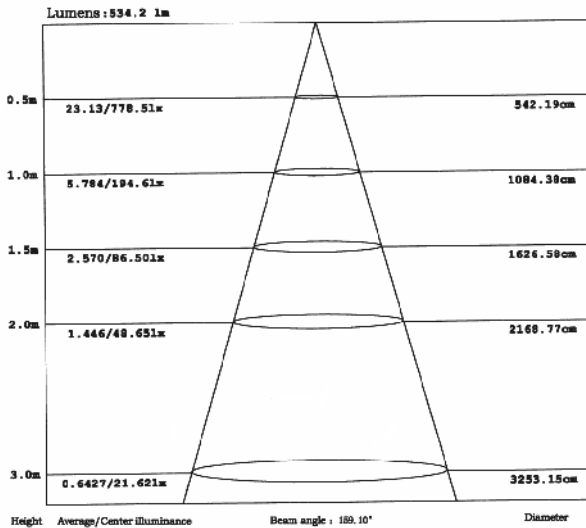

MINIPOWER EFFECTIVE AVERAGE ILLUMINATION

Power Factor 0.94

Less distribution costs for utility companies

High Colour Rendering Index 82%

Less strain on the eyes

High Lumen Output 52 Lm/W

Meets Government requirement for effective lighting and that means carbon credits ready.

Even Light Distribution

Better lighting

Code	V	Rated Wattage	Base	Colour	L	L/W	Power Factor	CRI	Curr.	Ave Life	Ctn Qty
MP12V/9W/N	12	9W=40W	GU5.3	Soft Natural White 5000K	477	53	0.94	82	0.75	8000	100